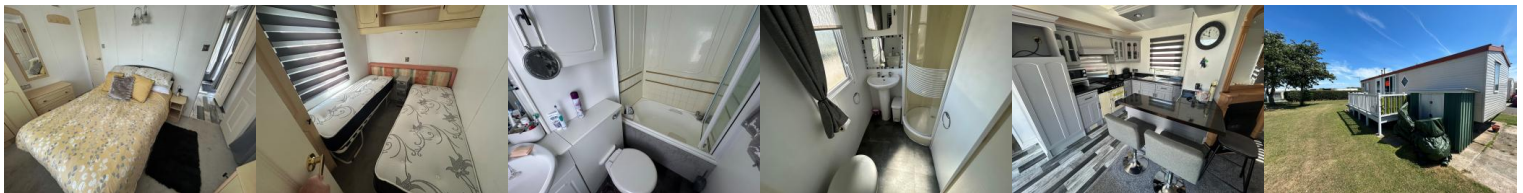

## 2003 Atlas Diamond

USED | Plot K1

👤 4 Berth 🛏️ 2 Bed 📏 37ft x 12ft

**ATLAS**  
LEISURE HOMES

**£13,000.00**

## Features Include

- Double Glazing
- Central Heating
- Gas Inspection
- Electrical Inspection
- Veranda
- Ramtech Security
- Ground Rent
- Parking Space
- Shed