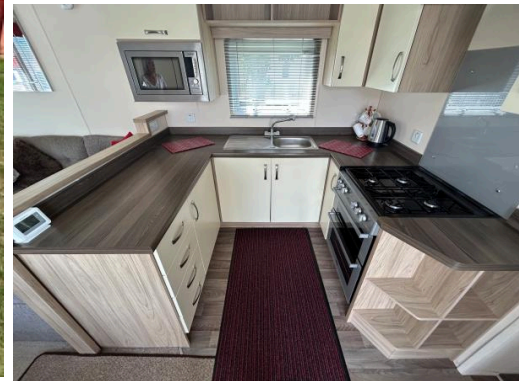

2014 Willerby Sierra

USED | Plot F8

👤 6 Berth 🛏️ 2 Bed 📏 35ft x 12ft

WILLERBY

£19,000.00

Features Include

- Double Glazing
- Central Heating
- Gas Inspection
- Electrical Inspection
- Veranda
- Ground Rent