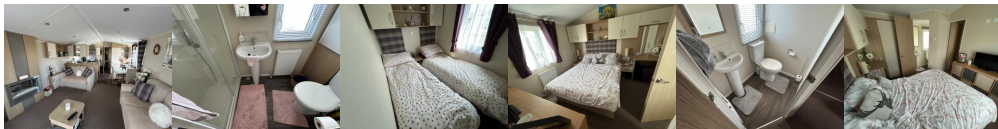

2017 Willerby Brockenhurst

USED | Plot H13

👤 6 Berth 🛏️ 2 Bed 📏 38ft x 12ft

WILLERBY

£29,000.00

Features Include

- Double Glazing
- Central Heating
- Gas Inspection
- Electrical Inspection
- Veranda
- Parking Space