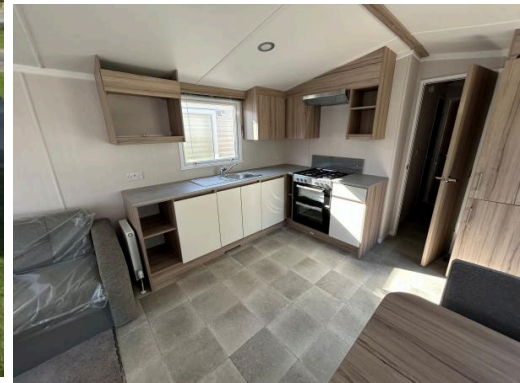

# 2026 Swift Royan

NEW | New Sales Area

6 Berth 2 Bed 35ft x 12ft

**£33,850.00**

## Features Include

- Double Glazing
- Central Heating
- Gas Inspection
- Electrical Inspection
- Parking Space
- Siting & Connection
- 2 x 47kg Gas Bottle