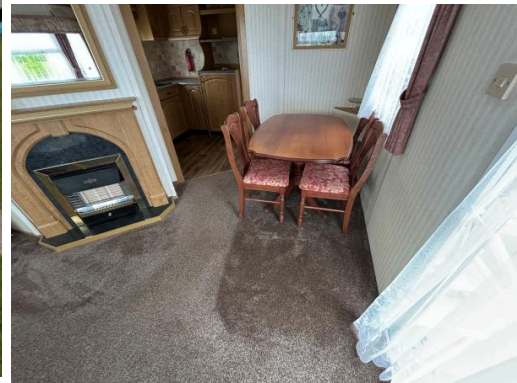

2000 ABI Highfield

USED | Avenue 8 Plot 8

👤 4 Berth 🛏️ 2 Bed 📏 35ft x 12ft

£8,500.00

Features Include

- Double Glazing
- Central Heating
- Gas Inspection
- Electrical Inspection
- Veranda
- Parking Space
- Shed
- 2 x 47kg Gas Bottle